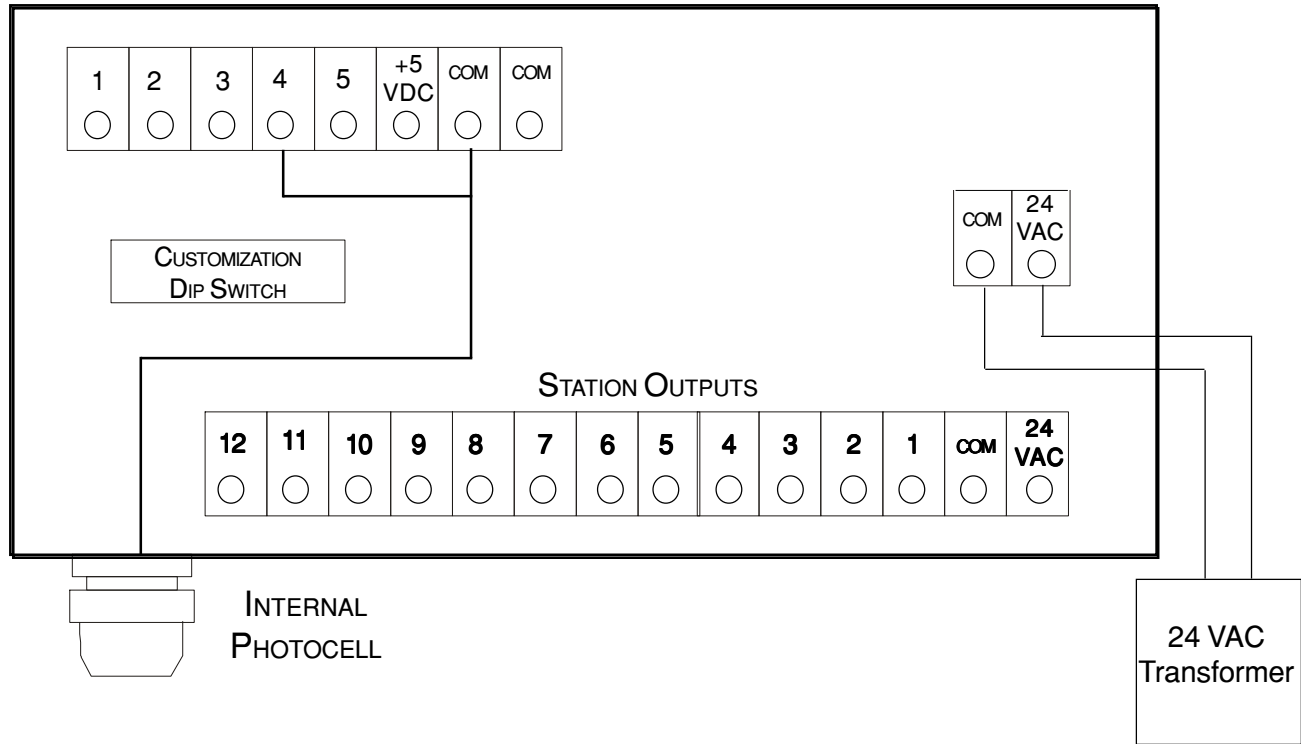

WATER MAX

Water Max Specifications

- ◆ PROGRAMMING
FRONT PANEL TOGGLE SWITCHES
- ◆ STATION MISTING OR IRRIGATION
TWELVE STATIONS
- ◆ OUTPUT SWITCHES
CENTER OFF, AUTOMATIC, MANUAL
- ◆ NIGHT/DAY DETECTION
PHOTO CELL
- ◆ MISTING AND/OR IRRIGATION
OUTPUT USER SELECTABLE
- ◆ NIGHT MISTING ADJUSTMENTS
AUTOMATIC
- ◆ IRRIGATION START/STOP TIME
PROGRAM START AND STOP SETTINGS
- ◆ ALTERNATE DAY IRRIGATION
*CHOOSE EVERY DAY, EVERY OTHER DAY,
OR EVERY THIRD DAY*
- ◆ MISTING START/STOP TIME
PROGRAM START AND STOP SETTINGS
- ◆ MISTING RUN AND WAIT TIMES
USER SELECTABLE
- ◆ IRRIGATION RUN TIME AND REPEAT
REPEATS UP TO 4 TIMES A DAY
- ◆ DIGITAL READOUT
HIGH VISIBILITY LCD
- ◆ 24-HOUR CLOCK
ON BOARD FULLY DIGITAL
- ◆ ENCLOSURE
*NON-METALLIC, WEATHERPROOF,
CLEAR COVER, LOCKABLE*
- ◆ LIGHTED OUTPUT INDICATORS
HIGH INTENSITY LED
- ◆ VOLTAGE INPUT/OUTPUT
24 VAC
- ◆ PHYSICAL SIZE
13 W x 10.5" H x 5.5" D

MICRO • GROW
GREENHOUSE SYSTEMS, INC.

26111 Ynez Road, Suite C-4 ◆ Temecula, CA 92591 ◆ 951.296.3340 ◆ Fax 951.296.3350 ◆ www.microgrow.com

WATER MAX

Propagation, Mist & Irrigation

◆ **PRECISE GREENHOUSE PROPAGATION MISTING & IRRIGATION**

◆ **TWELVE PROGRAMMABLE STATIONS**

◆ **NIGHT DETECTION SENSOR**

◆ **IRRIGATION SAME CYCLE REPEAT FUNCTION**

◆ **INTERNAL 24-HOUR TIME CLOCK**

26111 Ynez Road, C-4 ◆ Temecula, CA 92591 ◆ U.S.A.
 ◆ 951.296.3340 ◆ Fax 951.296.3350
 ◆ www.microgrow.com