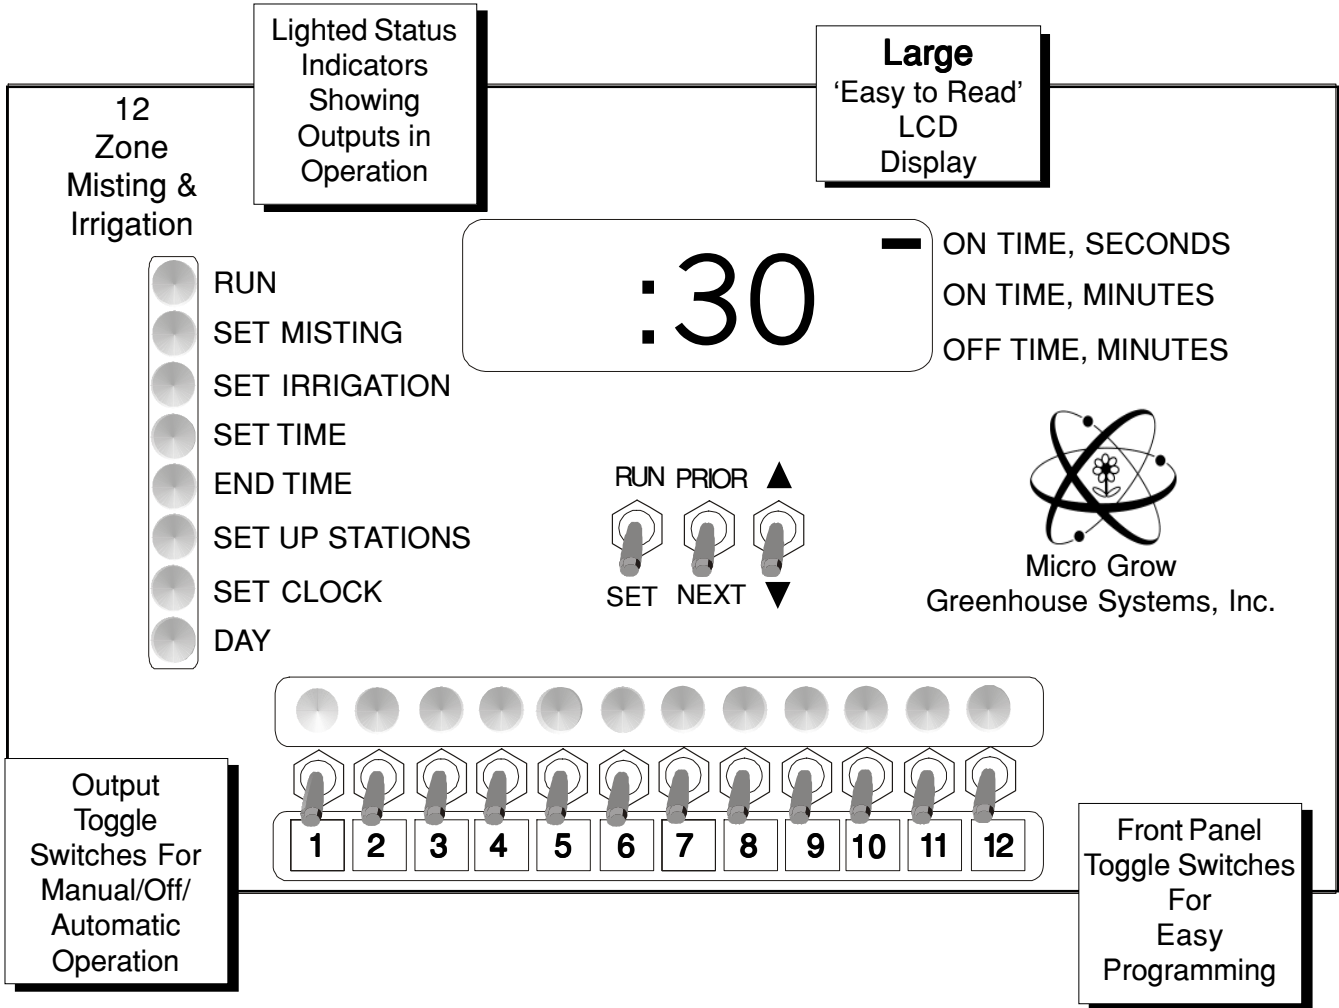

WATER MAX

Water Max Specifications

- ◆ PROGRAMMING
FRONT PANEL TOGGLE SWITCHES
- ◆ STATION MISTING OR IRRIGATION
TWELVE STATIONS
- ◆ OUTPUT SWITCHES
CENTER OFF, AUTOMATIC, MANUAL
- ◆ NIGHT/DAY DETECTION
PHOTO CELL
- ◆ MISTING AND/OR IRRIGATION
OUTPUT USER SELECTABLE
- ◆ NIGHT MISTING ADJUSTMENTS
AUTOMATIC
- ◆ IRRIGATION START/STOP TIME
PROGRAM START AND STOP SETTINGS
- ◆ ALTERNATE DAY IRRIGATION
*CHOOSE EVERY DAY, EVERY OTHER DAY,
OR EVERY THIRD DAY*
- ◆ MISTING START/STOP TIME
PROGRAM START AND STOP SETTINGS
- ◆ MISTING RUN AND WAIT TIMES
USER SELECTABLE
- ◆ IRRIGATION RUN TIME AND REPEAT
REPEATS UP TO 4 TIMES A DAY
- ◆ DIGITAL READOUT
HIGH VISIBILITY LCD
- ◆ 24-HOUR CLOCK
ON BOARD FULLY DIGITAL
- ◆ ENCLOSURE
*NON-METALLIC, WEATHERPROOF,
CLEAR COVER, LOCKABLE*
- ◆ LIGHTED OUTPUT INDICATORS
HIGH INTENSITY LED
- ◆ VOLTAGE INPUT/OUTPUT
24 VAC
- ◆ PHYSICAL SIZE
13 W x 10.5" H x 5.5" D

MICRO • GROW
GREENHOUSE SYSTEMS, INC.

26111 Ynez Road, Suite C-4 ◆ Temecula, CA 92591 ◆ 951.296.3340 ◆ Fax 951.296.3350 ◆ www.microgrow.com

WATER MAX

Propagation, Mist & Irrigation

◆ **PRECISE GREENHOUSE PROPAGATION MISTING & IRRIGATION**

◆ **TWELVE PROGRAMMABLE STATIONS**

◆ **NIGHT DETECTION SENSOR**

◆ **IRRIGATION SAME CYCLE REPEAT FUNCTION**

◆ **INTERNAL 24-HOUR TIME CLOCK**

26111 Ynez Road, C-4 ◆ Temecula, CA 92591 ◆ U.S.A.
 ◆ 951.296.3340 ◆ Fax 951.296.3350
 ◆ www.microgrow.com