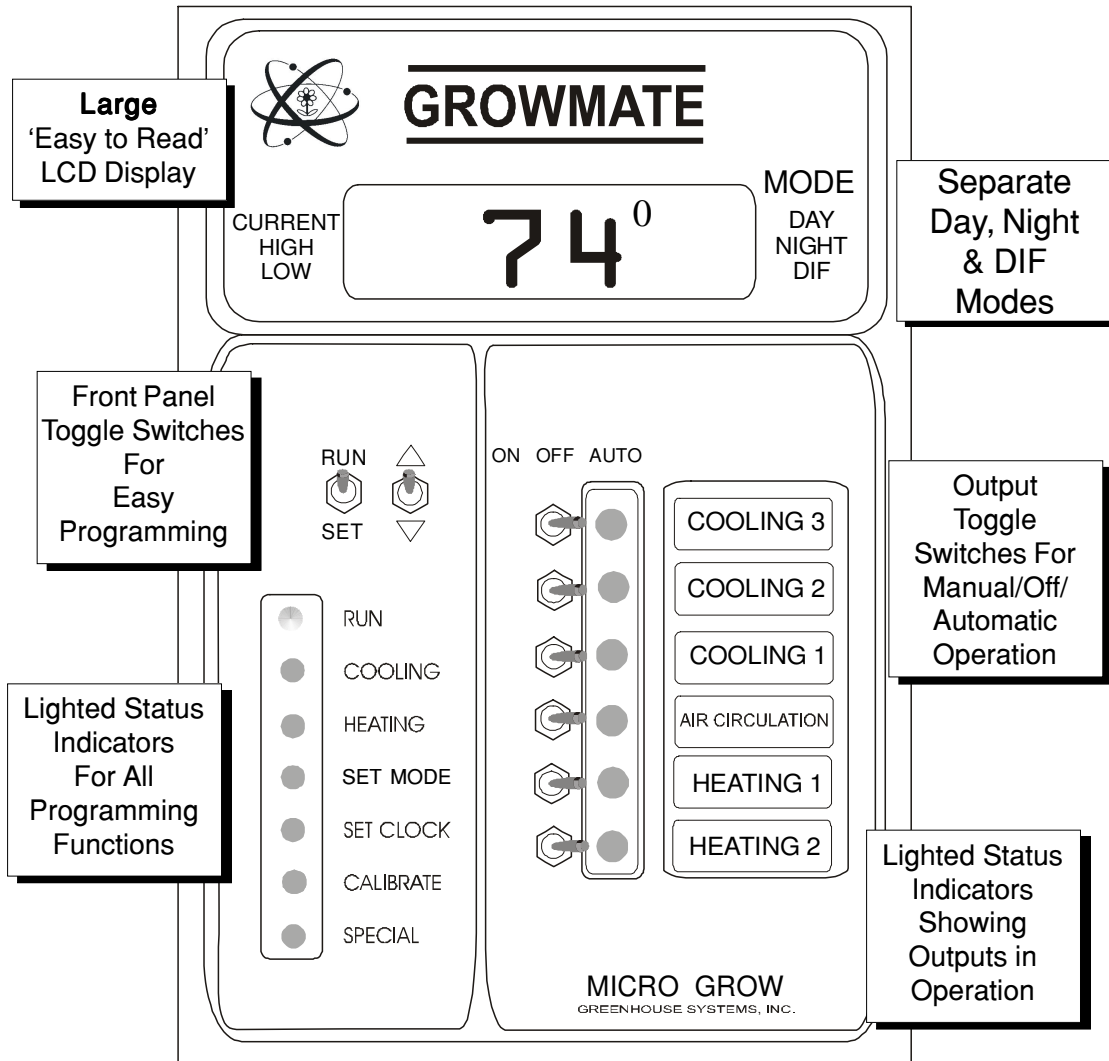

GROWMATE

◆ PRECISION MICROPROCESSOR CONTROL

◆ COST EFFECTIVE SOLUTION FOR HEATING, COOLING & AIR CIRCULATION

◆ DAY, NIGHT & DIF SETTINGS

26111 Ynez Road, C-4 ◆ Temecula, CA 92591 ◆ U.S.A.
◆ 951.296.3340 ◆ Fax 951.296.3350
◆ www.microgrow.com